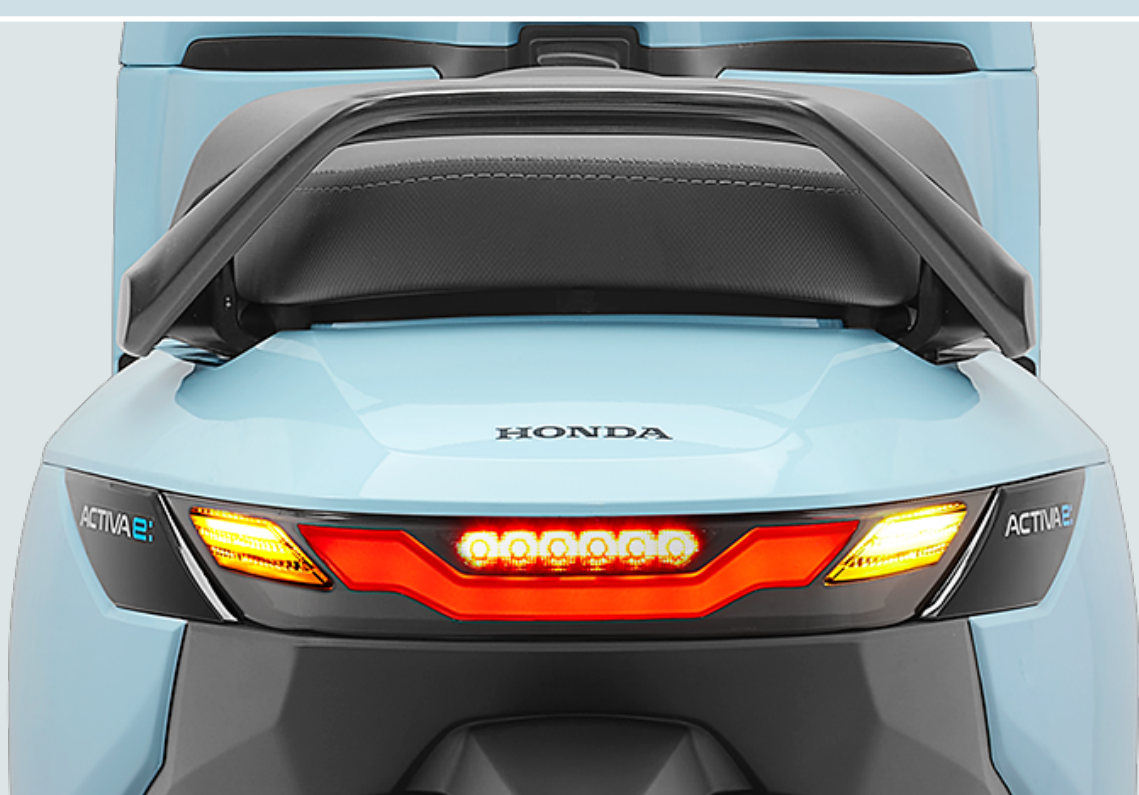

Bold, and eco-friendly, the iconic Activa e: is built for the future.

The Activa e: is more than just a ride—it's a revolution.

Electrify Your Dreams

Styling

Redefine your style with sleek, modern sophistication.

Stylish LED lighting

Enhancing style while ensuring safety in low visibility.

Smart rear design

Energy-efficient LEDs paired with a strong and sturdy grab-rail.

Diamond-cut alloys

Premium style meets a smoother, more refined ride (for both rear and front).